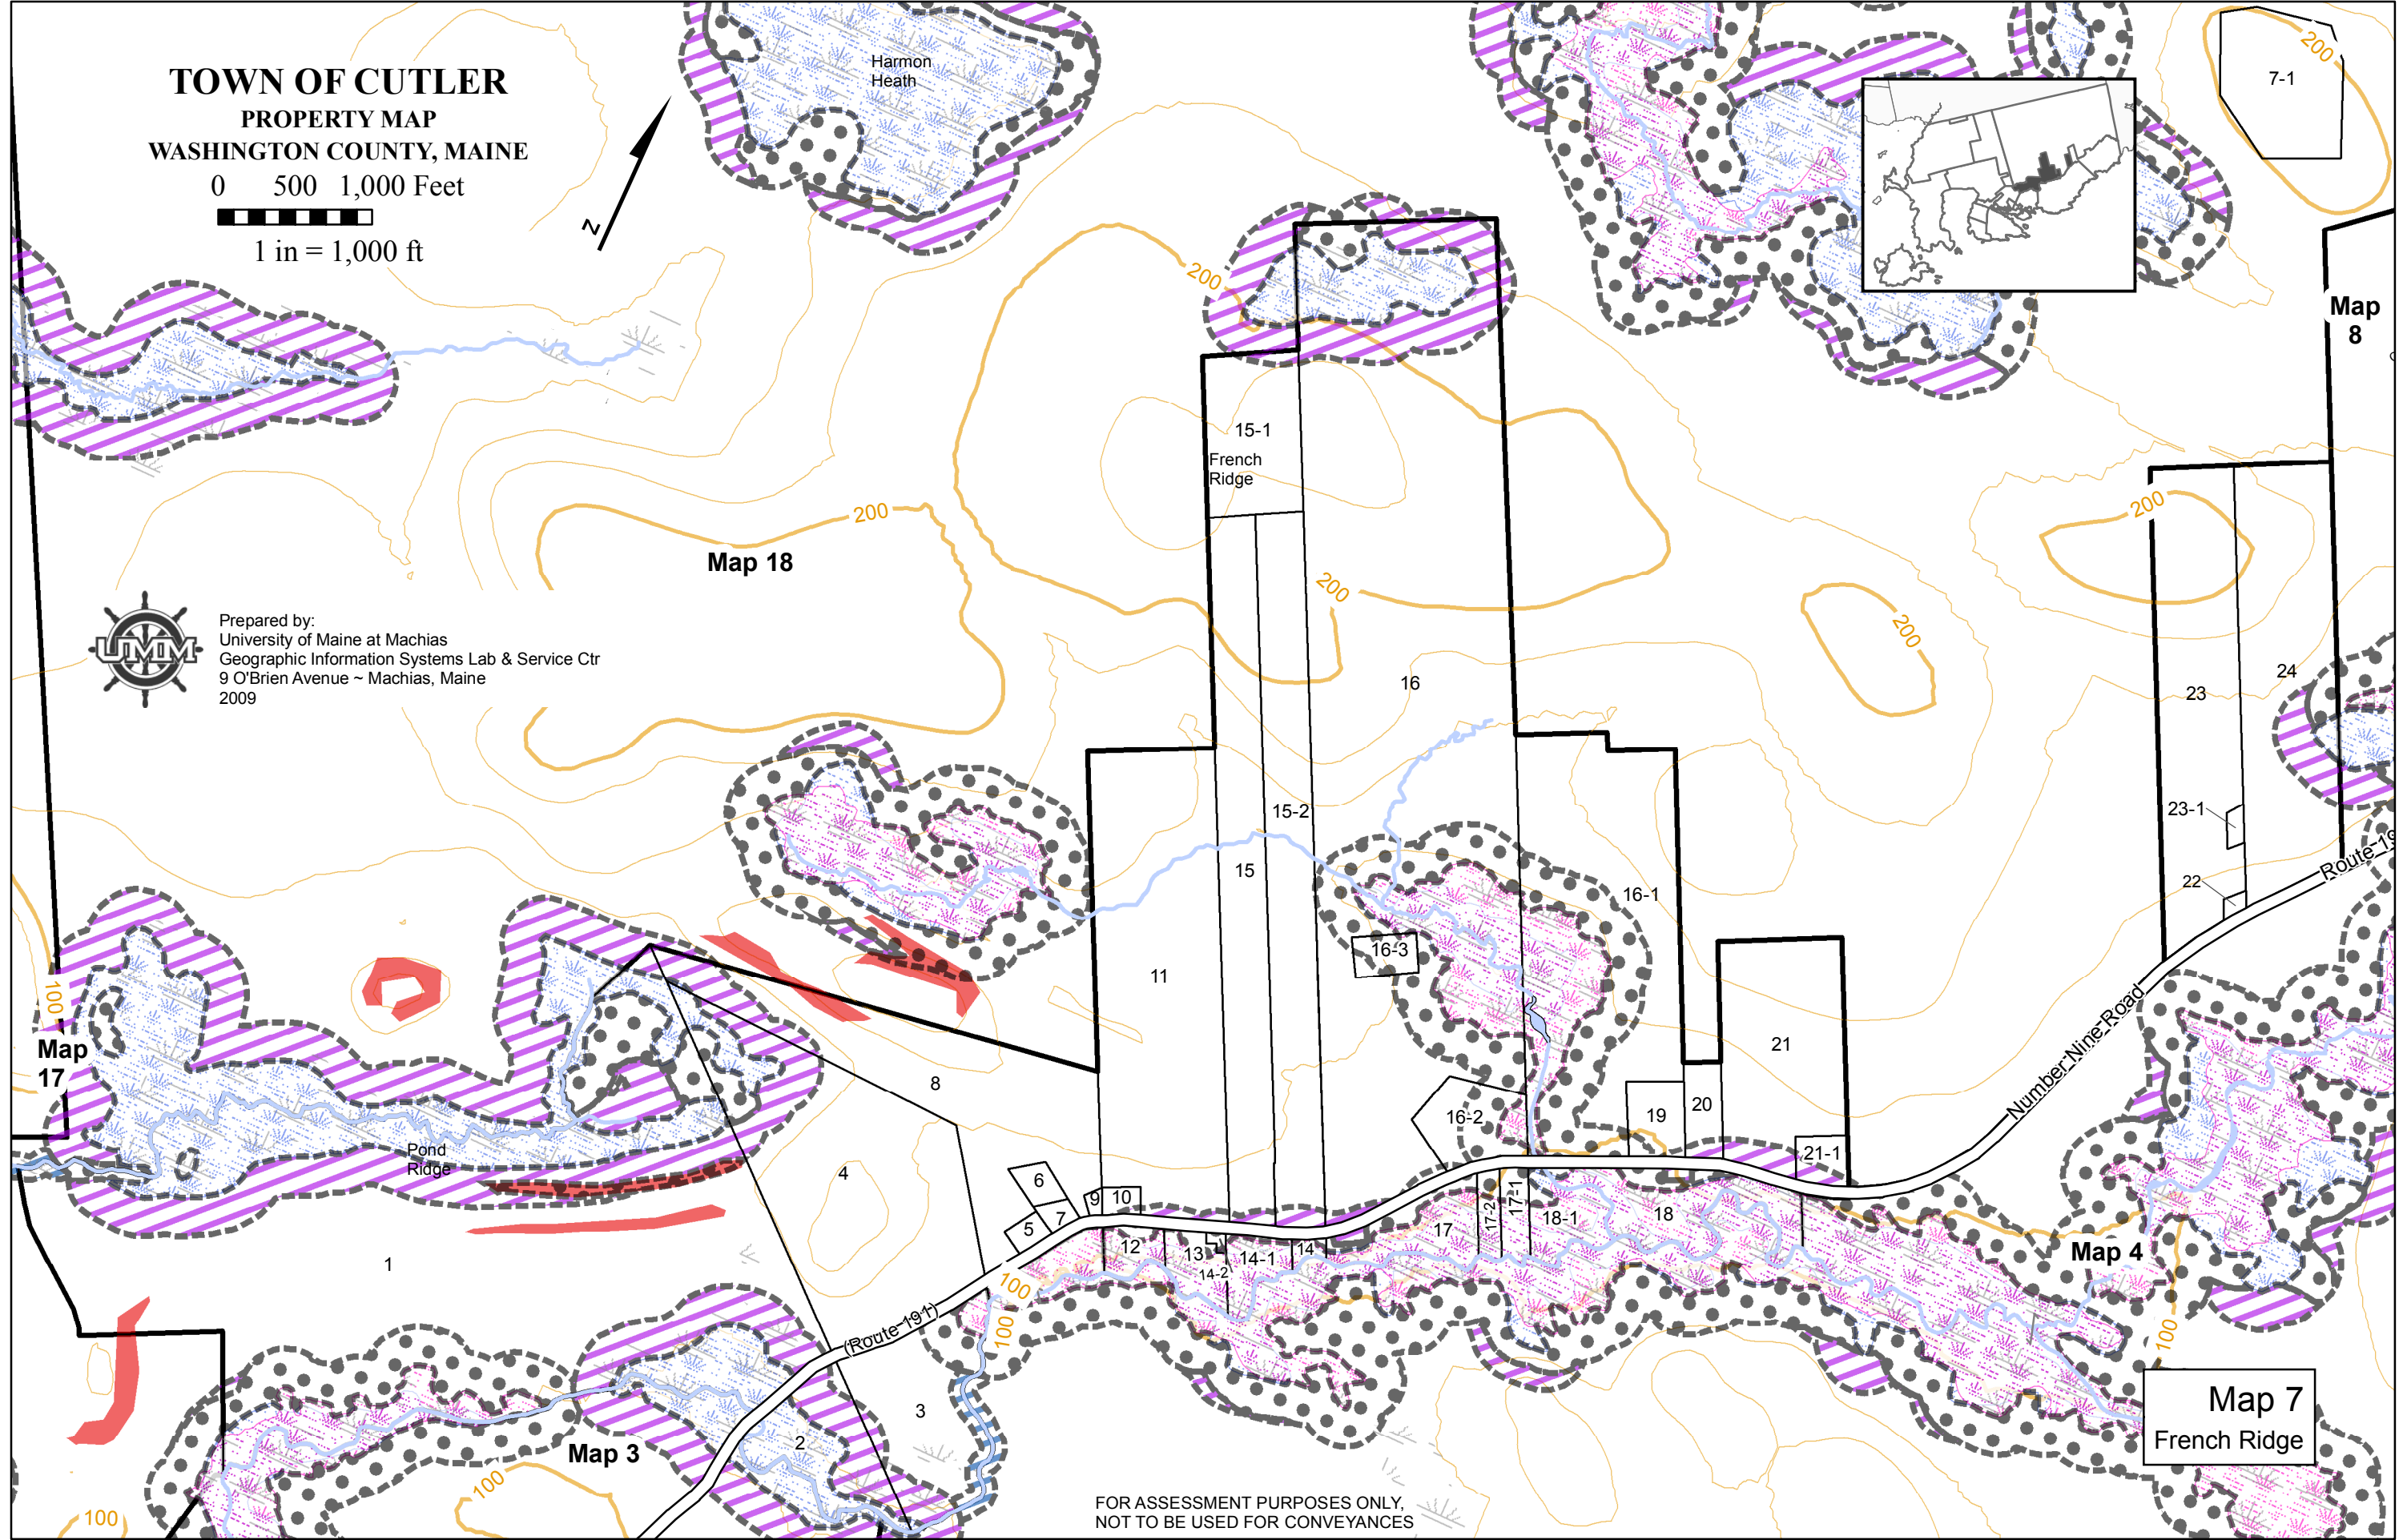

TOWN OF CUTLER

PROPERTY MAP

WASHINGTON COUNTY, MAINE

0 500 1,000 Feet

1 in = 1,000 ft

Prepared by:
University of Maine at Machias
Geographic Information Systems Lab & Service Ctr
9 O'Brien Avenue ~ Machias, Maine
2009